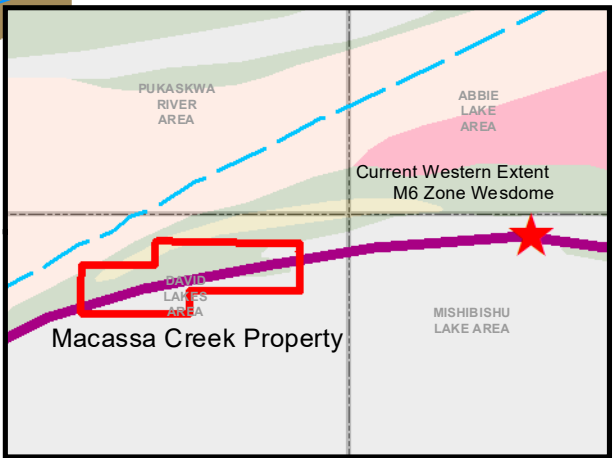

**Legend**

**Unit**

- Shear/Mineralized Zone
- Mafic Metavolcanics
- Quartz-sericite-chlorite Schist
- Diabase
- Clastic Metasediments

**ARGO GOLD**

Macassa Creek Property

Historical Trench Locations  
Sampled By Argo Gold

Sampling Dates: 1997, 2017	Mapped By: F.R.
Data Capture: Oct., 2017	Captured By: J. Walmsley

UTM: NAD83, Zone 16